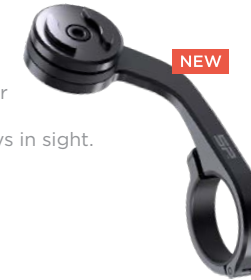

#52501

Bicycle Solutions

Enjoy a smarter biking experience. Whether road, gravel or trail, we have the right solution for every terrain.

ROAD BIKE MOUNT PRO

Keep your smartphone safely attached and perfectly in view with this road bike mount.

#53243

GRAVEL BIKE MOUNT PRO

Built for rough roads and dusty trails - this mount keeps your smartphone safe, secure, and always in sight.

#53242

HANDLEBAR MOUNT PRO MTB

Specially designed for off-road terrain, the Handlebar Mount Pro MTB allows you to mount your cell phone safely and quickly on your handlebars.