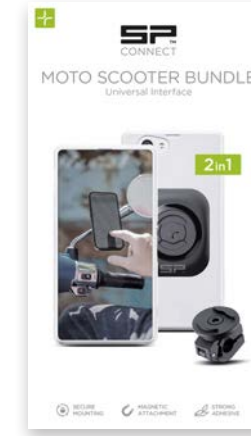

2in1 - Moto Mount LT &
Universal Phone Case

#52402

**MOTO SCOOTER
BUNDLE
UNIVERSAL PHONE
CLAMP**

2in1 - Mirror Mount &
Universal Phone Clamp

#52500

**MOTO SCOOTER
BUNDLE
UNIVERSAL INTERFACE**

2in1 - Mirror Mount &
Universal Interface