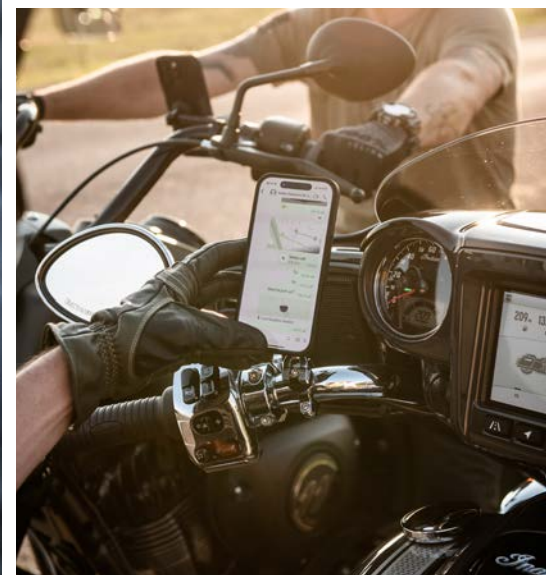

Motorcycle Solutions

Who thought riding your motorbike could get any better?
With SP Connect, you choose the best mounting system for your tours.