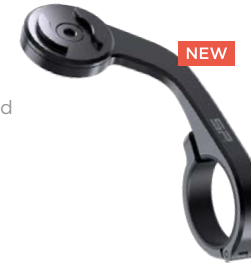

#52501

Bicycle Solutions

Enjoy a smarter biking experience. Whether road, gravel or trail, we have the right solution for every terrain.

ROAD BIKE MOUNT PRO

Keep your smartphone safely attached and perfectly in view with this road bike mount.

#53243

GRAVEL BIKE MOUNT PRO

Built for rough roads and dusty trails - this mount keeps your smartphone safe, secure, and always in sight.

#53242

HANDLEBAR MOUNT PRO MTB

Specially designed for off-road terrain, the Handlebar Mount Pro MTB allows you to mount your cell phone safely and quickly on your handlebars.