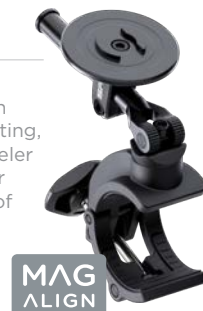

#53342

Car Solutions

Wherever the journey takes you: SP Connect® is on your side.
The intuitive and secure solution for better navigation and smarter driving.

SUCTION MOUNT PRO & CHARGING SUCTION MOUNT PRO

Ultimate flexibility with a base that rotates a full 360° and dual-axis arms that fold through a 210° arc. 15W power. USB cable incl.

#53359
#53360

NEW

ROLL CAGE MOUNT 3D

Upgraded with Mag-Align precision smart device mounting, the ultimate 4-wheeler mount secures your device, regardless of which way is up.

#52744

MAG ALIGN

VENT MOUNT & CHARGING VENT MOUNT

The compact solution for your car. Pocket-size mount. Easily attachable to the air vents. Integrated magnet that safely holds your phone.

#52806
#52805

CHARGING ADHESIVE MOUNT PRO