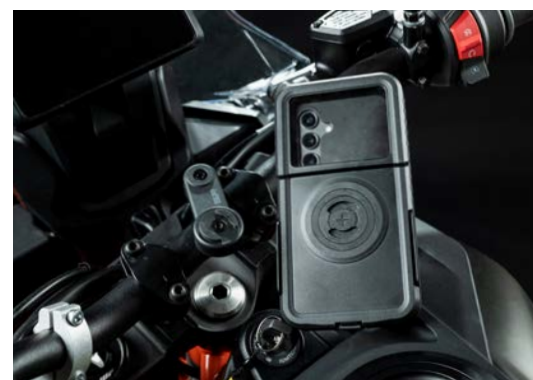

UNIVERSAL PHONE CASE XTREME

This rugged case fits almost any smartphone and is water-resistant, impact-proof, and built to handle tough conditions - the perfect way to keep your phone protected on every adventure while still allowing full touchscreen functionality. Magnetic attachment. Clear-view rear camera window. 2 sizes available.

- Secure Mounting and Magnetic Attachment
- Waterproof
- Full phone enclosure
- Integrated PET screen protector
- Full touchscreen functionality
- Includes foam inlays for customized padding and a secure fit
- Max Phone Size: 163 x 78 mm (L) / 170 x 85 mm (XL)

#52922 (L)
#52923 (XL)